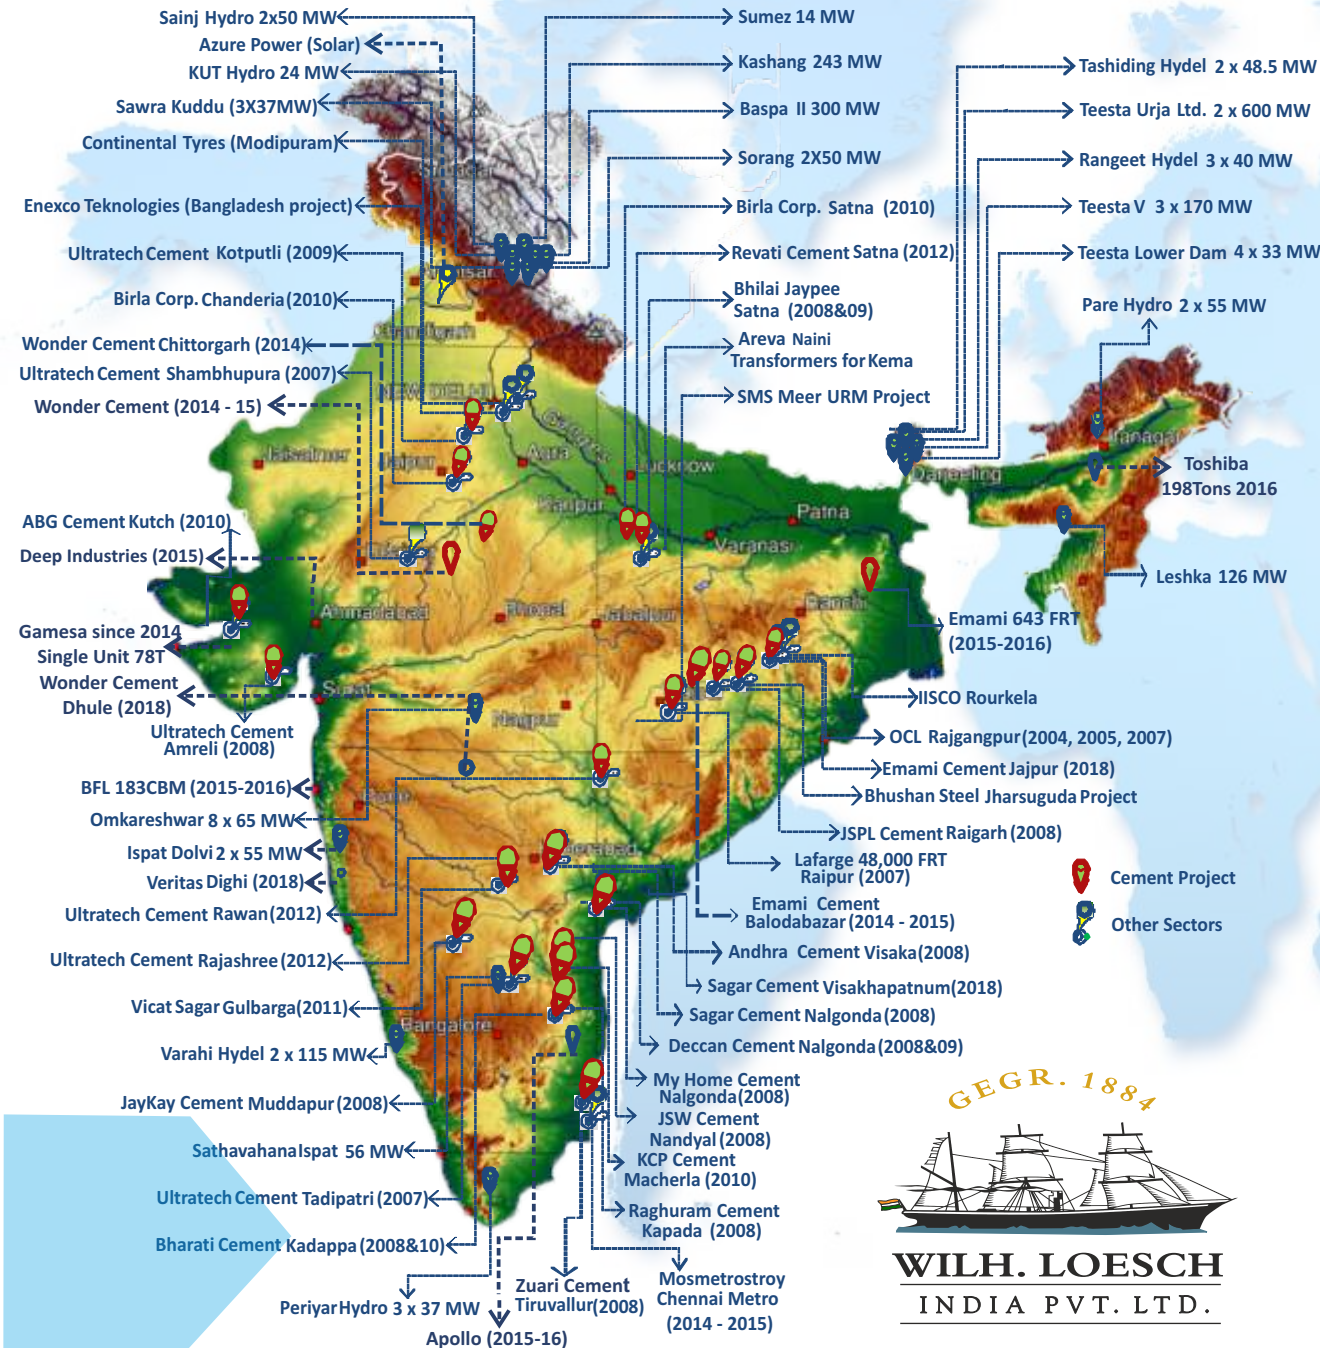

# MAJOR PROJECTS EXECUTED

## “Why Wilh. Loesch”

- Presence in India / Bangladesh / Nepal for more than a decade.
- Expertise & Experience in handling logistics of Hydro Power Project over 2500 MW , largest being 1200 MW in the state of Sikkim.
- Experience in dismantling and shipping of Chemical Plant
- Handling of large Fertilizer and Gas based power project in Bangladesh.
- Handling of cement plant machinery in India/Bangladesh.
- Understand logistic needs of engineering & EPC companies. We deliver as per schedule without any damage to machining surface.
- In-house Engineers and Transport department to ensure proper process is followed for transportation.
- IT-Support with customized solution.
- We understand clients requirement and propose cost effective and safe solution.
- Global network with dedicated partners for ensuring safety and reliability of the services.